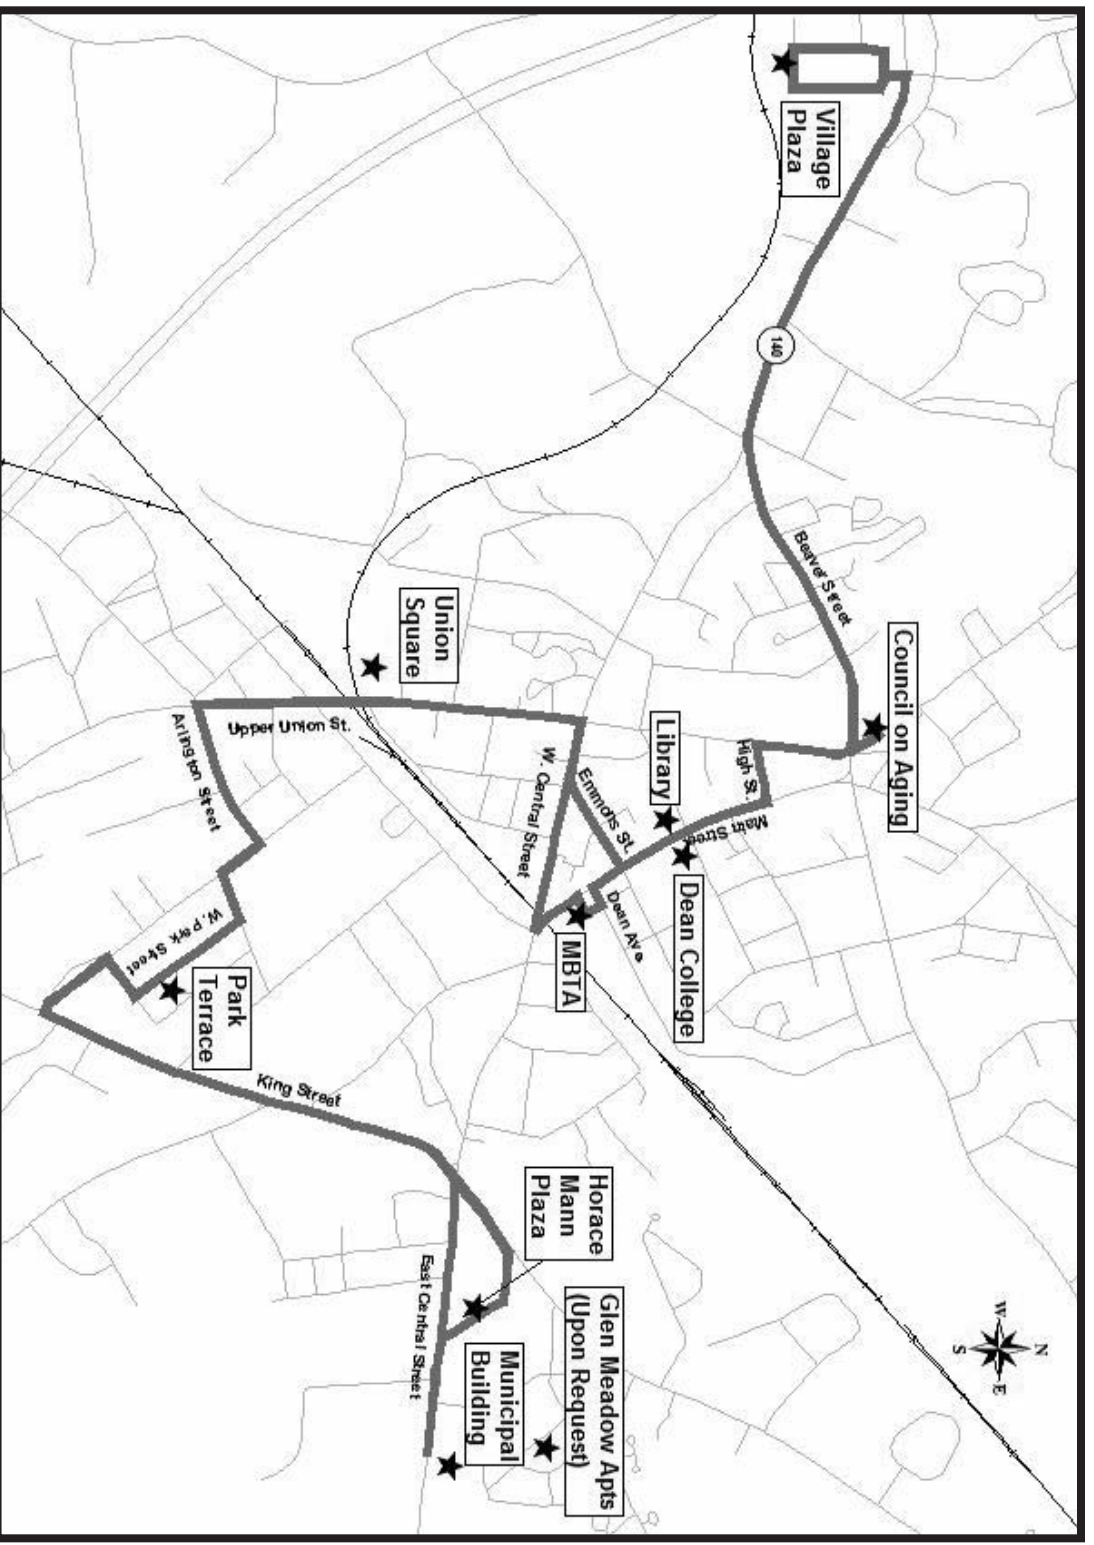

NORTHBOUND

<i>Municipal Building</i>	<i>Horace Mann Plaza</i>	<i>Park Terrace</i>	<i>Union Square</i>	<i>MBTA/Dean Ave.</i>	<i>Dean College & Library</i>	<i>Council on Aging</i>	<i>Village Plaza</i>
6:50 AM	6:53 AM	6:58 AM	7:00 AM	7:05 AM	7:06 AM	7:17 AM	
7:50 AM	7:53 AM	7:58 AM	8:00 AM	8:05 AM	8:06 AM	8:17 AM	
*8:50 AM	8:53 AM	8:58 AM	9:00 AM	9:05 AM	9:06 AM	9:17 AM	
9:50 AM	9:53 AM	9:58 AM	10:00 AM	10:05 AM	10:06 AM	10:17 AM	
10:50 AM	10:53 AM	10:58 AM	11:00 AM	11:05 AM	11:06 AM	11:17 AM	
11:50 AM	11:53 AM	11:58 AM	12:00 PM	12:05 PM	12:06 PM	12:17 PM	
1:10 PM	1:13 PM	1:18 PM	1:20 PM	1:25 PM	1:26 PM	1:37 PM	
2:10 PM	2:13 PM	2:18 PM	2:20 PM	2:25 PM	2:26 PM	2:37 PM	
3:10 PM	3:13 PM	3:18 PM	3:20 PM	3:25 PM	3:26 PM	3:37 PM	
4:10 PM	4:13 PM	4:18 PM	4:20 PM	4:25 PM	4:26 PM	4:32 PM	
5:10 PM	5:13 PM	5:18 PM	5:20 PM	5:25 PM	5:26 PM	5:32 PM	
6:10 PM	6:13 PM	6:18 PM	6:20 PM	6:25 PM	6:26 PM	6:32 PM	

SOUTHBOUND

<i>Village Plaza</i>	<i>Council on Aging</i>	<i>Dean College & Library</i>	<i>MBTA/Dean Ave.</i>	<i>Union Square</i>	<i>Park Terrace</i>	<i>Horace Mann Plaza</i>	<i>Municipal Building</i>
7:20 AM	7:29 AM	7:30 AM	7:33 AM	7:36 AM	7:40 AM	7:45 AM	
8:20 AM	8:25 AM	8:29 AM	8:30 AM	8:33 AM	8:36 AM	8:45 AM	
9:20 AM	9:25 AM	9:29 AM	9:30 AM	9:33 AM	9:36 AM	9:45 AM	
10:20 AM	10:25 AM	10:29 AM	10:30 AM	10:33 AM	10:36 AM	10:45 AM	
11:20 AM	11:25 AM	11:29 AM	11:30 AM	11:33 AM	11:36 AM	11:45 AM	
12:40 PM	12:45 PM	12:49 PM	12:50 PM	12:53 PM	12:56 PM	1:05 PM	
1:40 PM	1:45 PM	1:49 PM	1:50 PM	1:53 PM	1:56 PM	2:05 PM	
2:40 PM	2:45 PM	2:49 PM	2:50 PM	2:53 PM	2:56 PM	3:05 PM	
3:40 PM	3:45 PM	3:49 PM	3:50 PM	3:53 PM	3:56 PM	4:05 PM	
4:40 PM	4:45 PM	4:49 PM	4:50 PM	4:53 PM	4:56 PM	5:05 PM	
5:40 PM	5:45 PM	5:49 PM	5:50 PM	5:53 PM	5:56 PM	*6:05 PM	
6:40 PM	6:49 PM	6:50 PM	6:53 PM	6:56 PM	7:00 PM		

*Saturday Service starts at 8:50 AM and ends at 6:05 PM. The COA is not served on Saturdays.