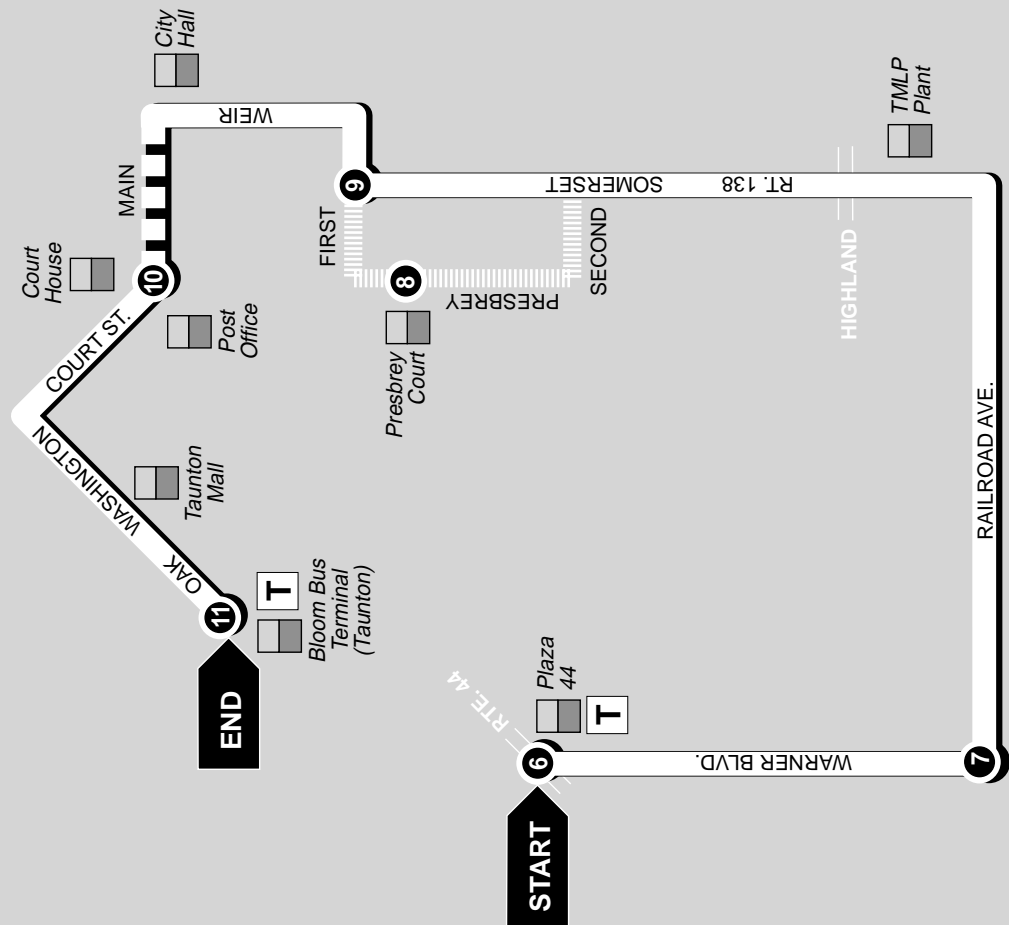

Route 5 Weir/ Route 138

- Bloom (Taunton) Bus Terminal
- Princess House
- Downtown Taunton
- Weir and First Streets
- Presbrey Court
- Railroad Avenue
- North Dighton Industries
- Plaza 44

Effective Date: August 30, 2004

JAN FEB MAR APR
MAY JUN JUL AUG
SEPT OCT NOV DEC

Check one:

REGULAR PASS—\$30.00

ELDERLY/DISABLED PASS—\$15.00

STUDENT PASS—\$15.00

ROUTE 5

Route 138/Weir

▲ Inbound
(To Bus Terminal)

11 BUS ENDS at Bloom (Taunton) Bus Terminal

10 Bus Leaves from Downtown Court House

9 Bus Leaves from First and Sumerset

8 Bus Leaves from Presbrey Court

7 Bus Leaves from Warner Blvd. and Railroad Ave.

6 BUS STARTS at Plaza 44

WEEKDAYS

AM	6:50	6:53	7:00	7:13	7:15
	7:37	7:40	7:47	7:58	8:00
	8:35	8:38	8:50	8:56	8:58
	9:35	9:38	9:50	9:56	9:58
	10:35	10:38	10:50	10:56	10:58
	11:35	11:38	11:50	11:56	11:58
PM	12:35	12:38	12:50	12:56	12:58
	1:35	1:38	1:50	1:56	1:58
	2:35	2:38	2:50	2:56	2:58
	3:35	3:38	3:50	3:56	3:58
	4:35	4:40	4:47	4:56	4:58