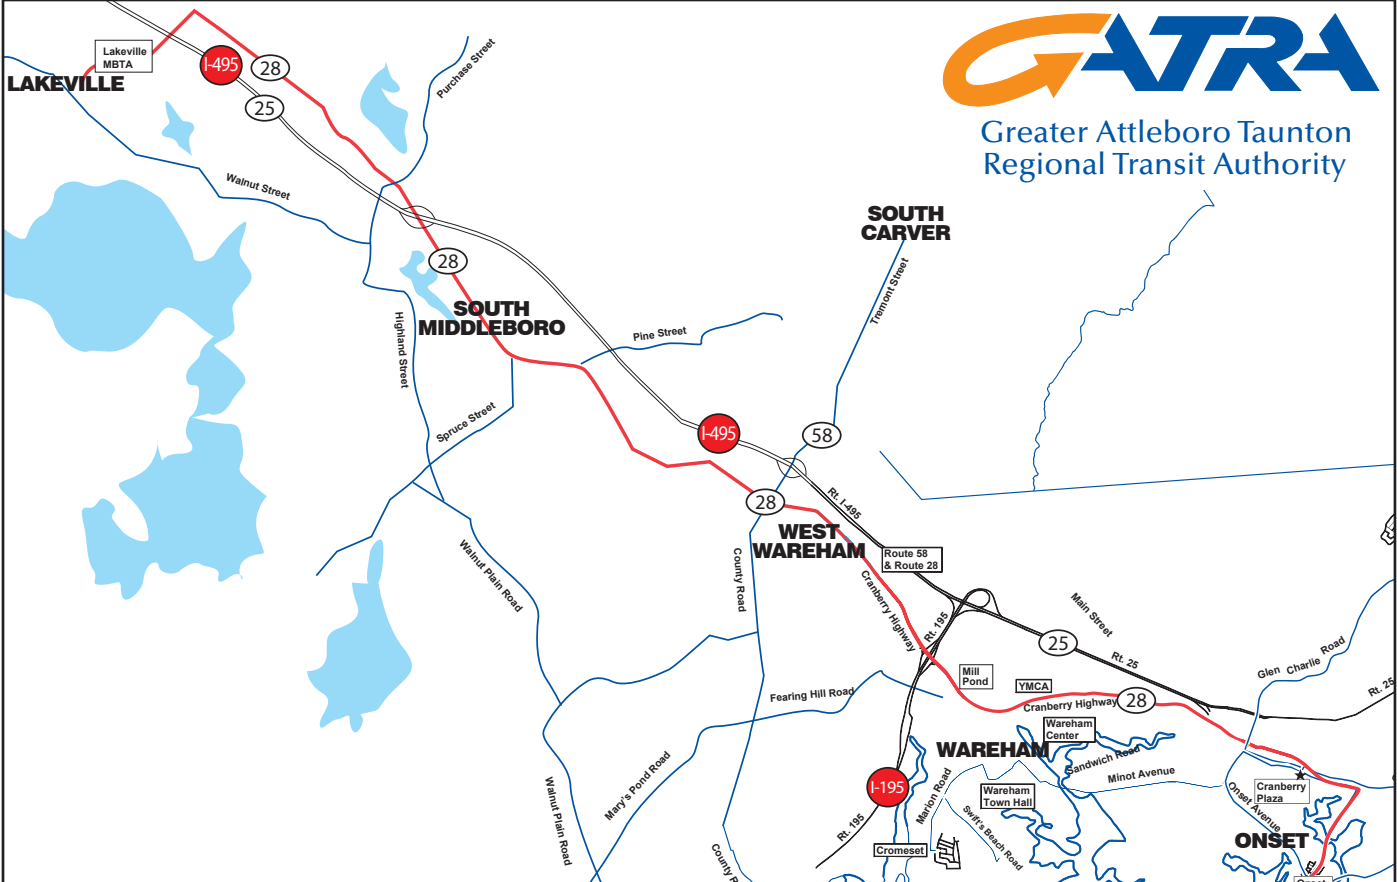

Please call 1-800-433-5995 for more information.

Welcome
ABOARD!

THE Wareham Lakeville TRAIN CONNECTOR

Serving....

**Wareham, Middleboro
& Lakeville**

Effective December 1, 2008

Sponsored by...

Greater Attleboro Taunton
Regional Transit Authority

Tel: 1-800-433-5995

TDD: 508-824-7439

Greater Attleboro Taunton
Regional Transit Authority

Wareham to Lakeville MBTA							MBTA to Boston	Lakeville MBTA to Wareham										
Onset Pier	Cranberry Plaza	Mill Pond	Wareham Crossing	Rt 28 & Rt 58	South Middleboro	Lakeville MBTA Station	MBTA Train Inbound to Boston	am	MBTA Train Arrives Middleboro	Lakeville MBTA Station	South Middleboro	Rt 28 & Rt 58	Wareham Crossing	Mill Pond	Cranberry Plaza	Onset Pier	pm	
6:10	6:15	6:23	—	6:28	6:33	6:50	6:58	—	—	—	—	—	—	—	—	—	—	—
6:35	6:40	6:48	—	6:55	7:00	7:15	7:20	—	—	—	—	—	—	—	—	—	—	—
7:20	7:25	7:33	7:35	7:40	7:45	8:00	8:07	—	8:05	8:20	8:25	8:27	8:30	8:45	—	—	—	—
—	8:45	9:00	9:05	9:10	9:15	9:30	9:38	—	—	9:45	9:55	10:05	10:07	10:15	10:25	—	—	—
—	2:30	2:40	2:45	2:50	2:55	3:10	—	3:10	3:15	3:25	3:30	3:32	3:45	3:55	—	—	—	—
—	3:55	4:05	4:10	4:15	4:28	4:40	—	4:41	4:45	5:00	5:05	5:07	5:15	5:25	—	—	—	—
—	—	—	—	—	—	—	—	5:38	5:50	6:00	6:05	6:07	6:15	6:25	6:30	—	—	—
—	5:30	5:38	5:40	5:45	5:50	6:05	—	6:10	6:18	6:30	6:35	—	6:42	6:50	6:55	—	—	—