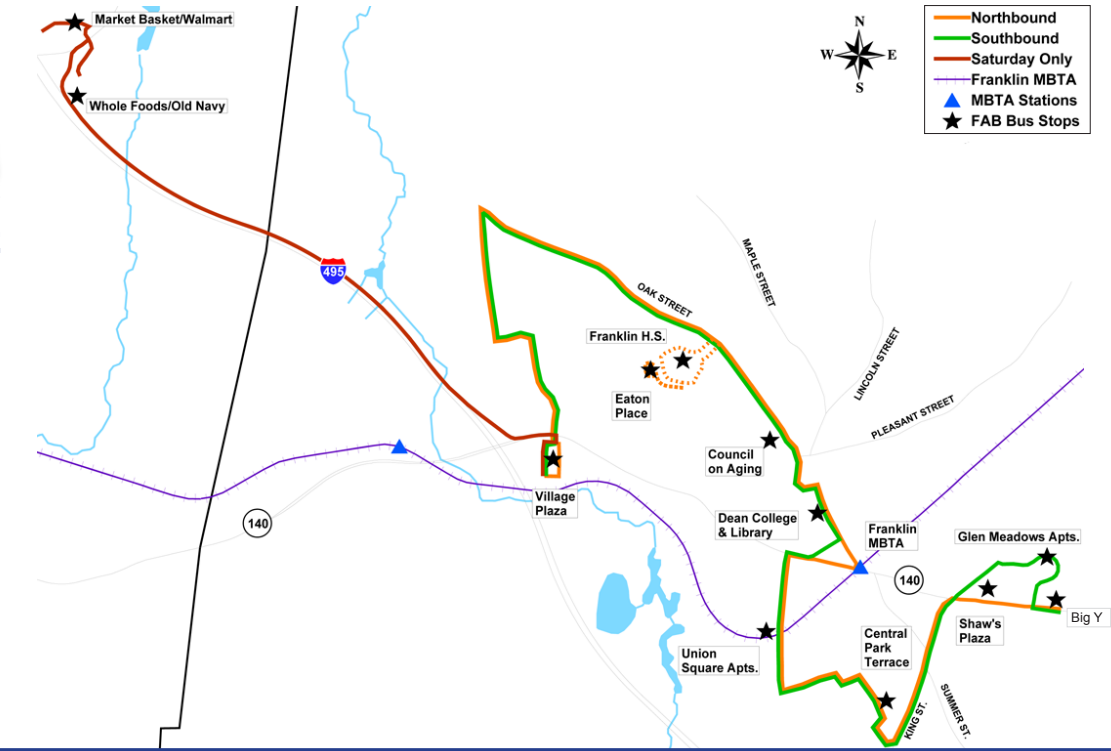

FAB

SATURDAY SCHEDULE

NORTHBOUND

Shaw's Plaza	Central Park Terrace	Union Square Apts.	MBTA	Dean College & Library	Eaton Place	Village Plaza	Whole Foods/Old Navy
8:20 AM	8:25 AM	8:27 AM	8:31 AM	8:32 AM		8:42 AM	8:55 AM
9:40 AM	9:45 AM	9:47 AM	9:50 AM	9:52 AM	9:57 AM	10:02 AM	10:15 AM
11:00 AM	11:05 AM	11:07 AM	11:10 AM	11:12 AM	11:17 AM	11:22 AM	11:35 AM
12:30 PM	12:35 PM	12:37 PM	12:40 PM	12:42 PM	12:47 PM	12:52 PM	1:05 PM
1:50 PM	1:55 PM	1:57 PM	2:00 PM	2:02 PM		2:12 PM	2:25 PM
3:10 PM	3:15 PM	3:17 PM	3:20 PM	3:22 PM		3:32 PM	3:45 PM
4:30 PM	4:35 PM	4:37 PM	4:40 PM	4:42 PM		4:52 PM	5:05 PM

SOUTHBOUND

Market Basket Wal-Mart	Village Plaza	Eaton Place	Dean College & Library	Union Square Apts.	Central Park Terrace	Glen Meadow Apartments	Big Y
8:58 AM	9:15 AM		9:25 AM	9:28 AM	9:31 AM	9:35 AM	9:36 AM
10:18 AM	10:35 AM		10:45 AM	10:48 AM	10:51 AM	10:55 AM	10:56 AM
11:38 AM	11:55 AM		12:05 PM	12:08 PM	12:11 PM	12:15 PM	12:16 PM
1:08 PM	1:25 PM	1:30 PM	1:35 PM	1:38 PM	1:41 PM	1:45 PM	1:46 PM
2:28 PM	2:45 PM	2:50 PM	2:55 PM	2:58 PM	3:01 PM	3:05 PM	3:06 PM
3:48 PM	4:05 PM	4:10 PM	4:15 PM	4:18 PM	4:21 PM	4:25 PM	4:26 PM
5:08 PM	5:25 PM	5:30 PM	5:35 PM	5:38 PM	5:41 PM	5:45 PM	5:46 PM

No service on Sundays and the following holidays: New Year's Day, Memorial Day, Independence Day, Labor Day, Columbus Day, Thanksgiving and Christmas.