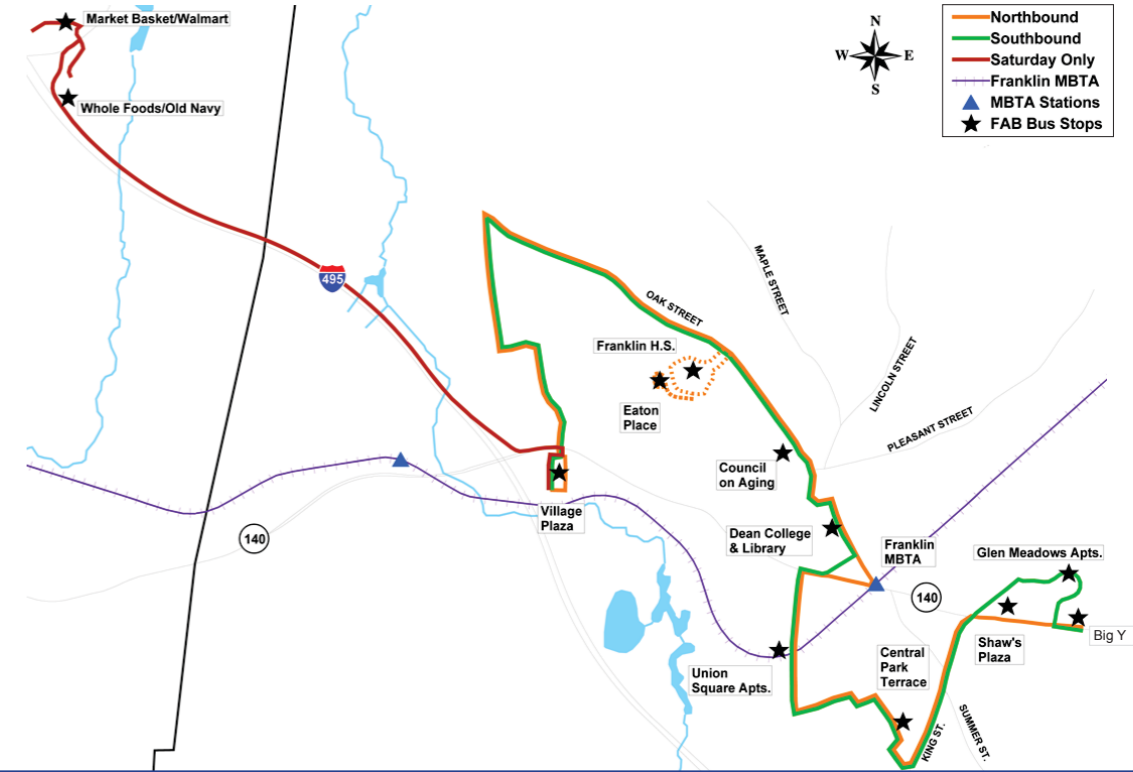

FAB

SATURDAY
SCHEDULE

NORTHBOUND

Shaw's Plaza	Central Park Terrace	Union Square Apts.	MBTA	Dean College & Library	Eaton Place	Village Plaza	Whole Foods/Old Navy
8:20 AM	8:25 AM	8:27 AM	8:31 AM	8:32 AM		8:42 AM	8:55 AM
9:40 AM	9:45 AM	9:47 AM	9:50 AM	9:52 AM	9:57 AM	10:02 AM	10:15 AM
11:00 AM	11:05 AM	11:07 AM	11:10 AM	11:12 AM	11:17 AM	11:22 AM	11:35 AM
12:30 PM	12:35 PM	12:37 PM	12:40 PM	12:42 PM	12:47 PM	12:52 PM	1:05 PM
1:50 PM	1:55 PM	1:57 PM	2:00 PM	2:02 PM		2:12 PM	2:25 PM
3:10 PM	3:15 PM	3:17 PM	3:20 PM	3:22 PM		3:32 PM	3:45 PM
4:30 PM	4:35 PM	4:37 PM	4:40 PM	4:42 PM		4:52 PM	5:05 PM

SOUTHBOUND

Market Basket Wal-Mart	Village Plaza	Eaton Place	Dean College & Library	Union Square Apts.	Central Park Terrace	Glen Meadow Apartments	Big Y
8:58 AM	9:15 AM		9:25 AM	9:28 AM	9:31 AM	9:35 AM	9:36 AM
10:18 AM	10:35 AM		10:45 AM	10:48 AM	10:51 AM	10:55 AM	10:56 AM
11:38 AM	11:55 AM		12:05 PM	12:08 PM	12:11 PM	12:15 PM	12:16 PM
1:08 PM	1:25 PM	1:30 PM	1:35 PM	1:38 PM	1:41 PM	1:45 PM	1:46 PM
2:28 PM	2:45 PM	2:50 PM	2:55 PM	2:58 PM	3:01 PM	3:05 PM	3:06 PM
3:48 PM	4:05 PM	4:10 PM	4:15 PM	4:18 PM	4:21 PM	4:25 PM	4:26 PM
5:08 PM	5:25 PM	5:30 PM	5:35 PM	5:38 PM	5:41 PM	5:45 PM	5:46 PM

No service on Sundays and the following holidays: New Year's Day, Memorial Day, Independence Day, Labor Day, Columbus Day, Thanksgiving and Christmas.