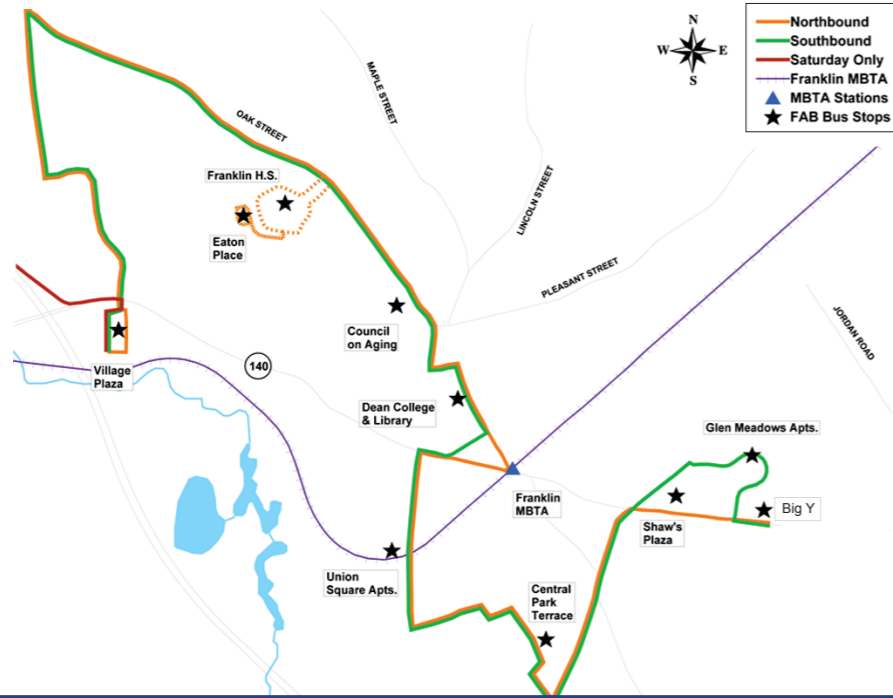

## NORTHBOUND

Big Y	Shaws Plaza	Central Park Terrace	Union Square Apts.	MBTA	Dean College & Library	Council on Aging	Franklin High School	Eaton Place	Village Plaza
6:40 AM	6:41 AM	6:45 AM	6:47 AM	6:49 AM	6:50 AM		6:59 AM		7:07 AM
7:36 AM	7:37 AM	7:41 AM	7:43 AM	7:47 AM	7:48 AM		7:57 AM		8:05 AM
8:40 AM	8:41 AM	8:46 AM	8:48 AM	8:52 AM	8:53 AM	8:56 AM		9:01 AM	9:06 AM
9:41 AM	9:42 AM	9:47 AM	9:49 AM	9:53 AM	9:54 AM	9:57 AM		10:02 AM	10:07 AM
10:32 AM	10:33 AM	10:38 AM	10:40 AM	10:44 AM	10:45 AM	10:48 AM		10:53 AM	10:58 AM
11:33 AM	11:34 AM	11:39 AM	11:41 AM	11:45 AM	11:46 AM	11:49 AM		11:54 AM	11:59 AM
12:34 PM	12:35 PM	12:40 PM	12:42 PM	12:46 PM	12:47 PM	12:50 PM			12:57 PM
1:35 PM	1:36 PM	1:41 PM	1:43 PM	1:47 PM	1:48 PM	1:51 PM			1:58 PM
2:36 PM	2:37 PM	2:42 PM	2:44 PM	2:48 PM	2:49 PM	2:52 PM			2:59 PM
3:37 PM	3:38 PM	3:43 PM	3:45 PM	3:49 PM	3:50 PM	3:53 PM	3:54 PM		4:00 PM
4:38 PM	4:39 PM	4:44 PM	4:46 PM	4:50 PM	4:51 PM				5:01 PM