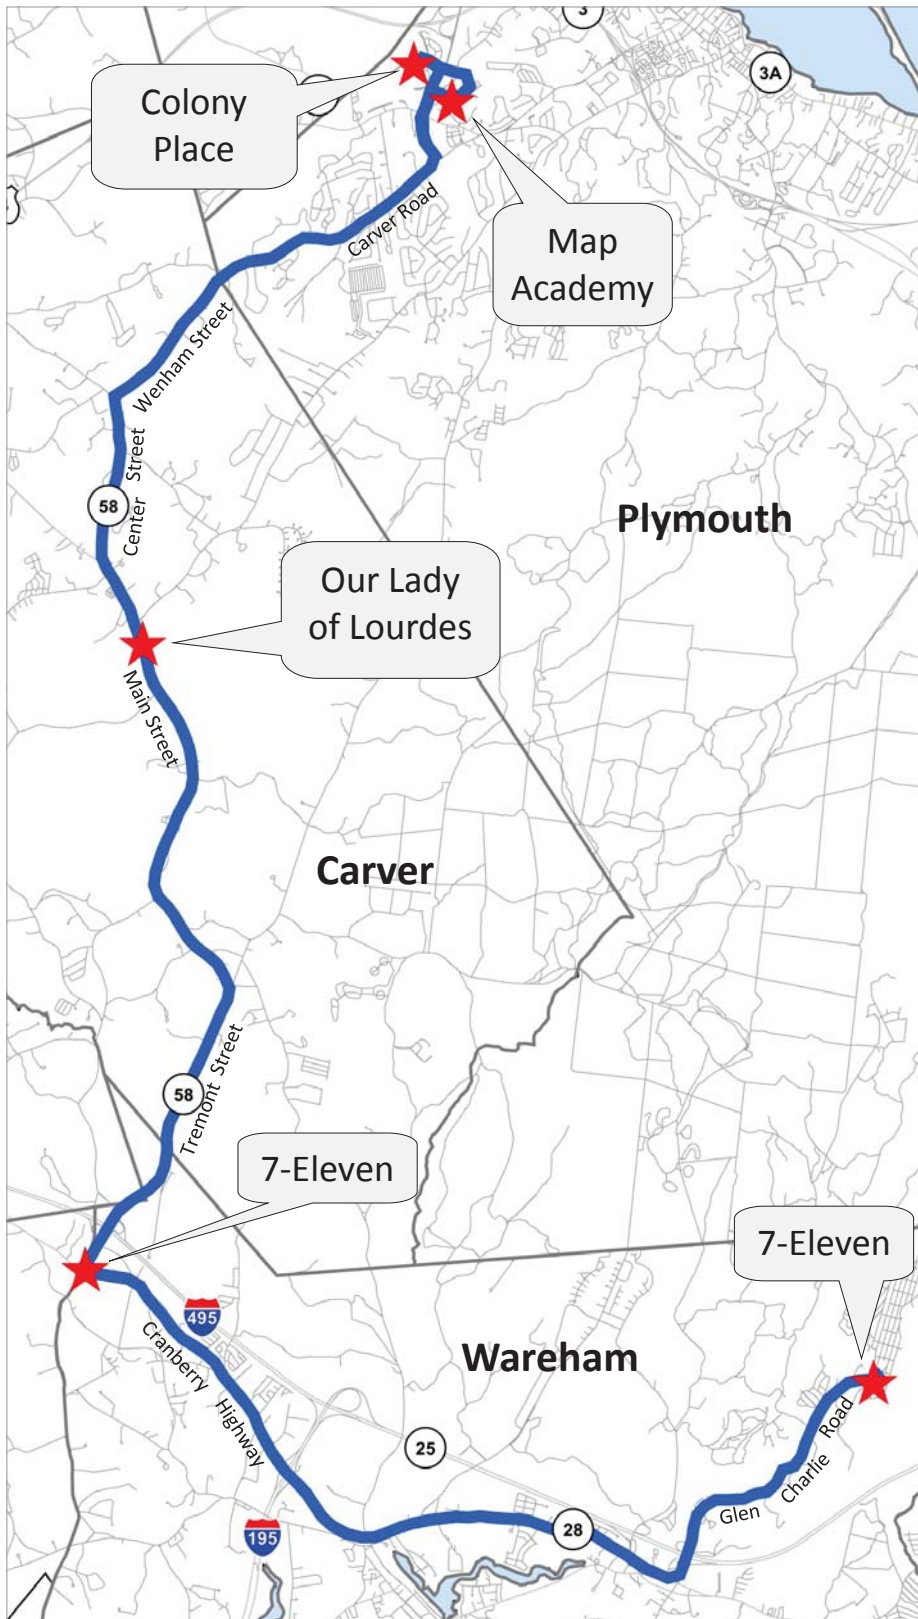

OPERATES:

Monday—Friday

Exact Fare Required

\$1.00 per town

	Wareham	Carver	Plymouth
Wareham	\$1.00	\$1.00	\$2.00
Carver	\$1.00	\$1.00	\$1.00
Plymouth	\$2.00	\$1.00	\$1.00

Thank you for riding with us!

The Wareham to Plymouth Connection service is operated by PTM of Attleboro.

The Wareham to Plymouth Connection is sponsored by the Greater Attleboro Taunton Regional Transit Authority (GATRA).

Wareham Plymouth Connection

February 4, 2019

Serving:

7-Eleven, Barker Rd., Wareham
 7-Eleven, Cranberry Highway, Wareham
 Our Lady of Lourdes, Carver
 Colony Place (across from Walmart)
 MAP Academy, Plymouth

We'll Get You There!

Greater Attleboro Taunton
 Regional Transit Authority
www.gatra.org
 978-393-4404

Operates Monday—Friday

(only on days school is in session)

To Plymouth

Departs	Time
7-Eleven (East Wareham)	7:45 AM
7-Eleven (West Wareham)	8:00 AM
Our Lady of Lourdes	8:15 AM
MAP Academy	8:30 AM
Colony Place (across from Walmart)	8:38 AM

To Wareham

Departs	Time
Colony Place (across from Walmart)	3:22 PM
MAP Academy	3:30 PM
Our Lady of Lourdes	3:45 PM
7-Eleven (West Wareham)	4:00 PM
7-Eleven (East Wareham)	4:15 PM

Greater Attleboro Taunton
Regional Transit Authority
www.gatra.org
978-393-4404