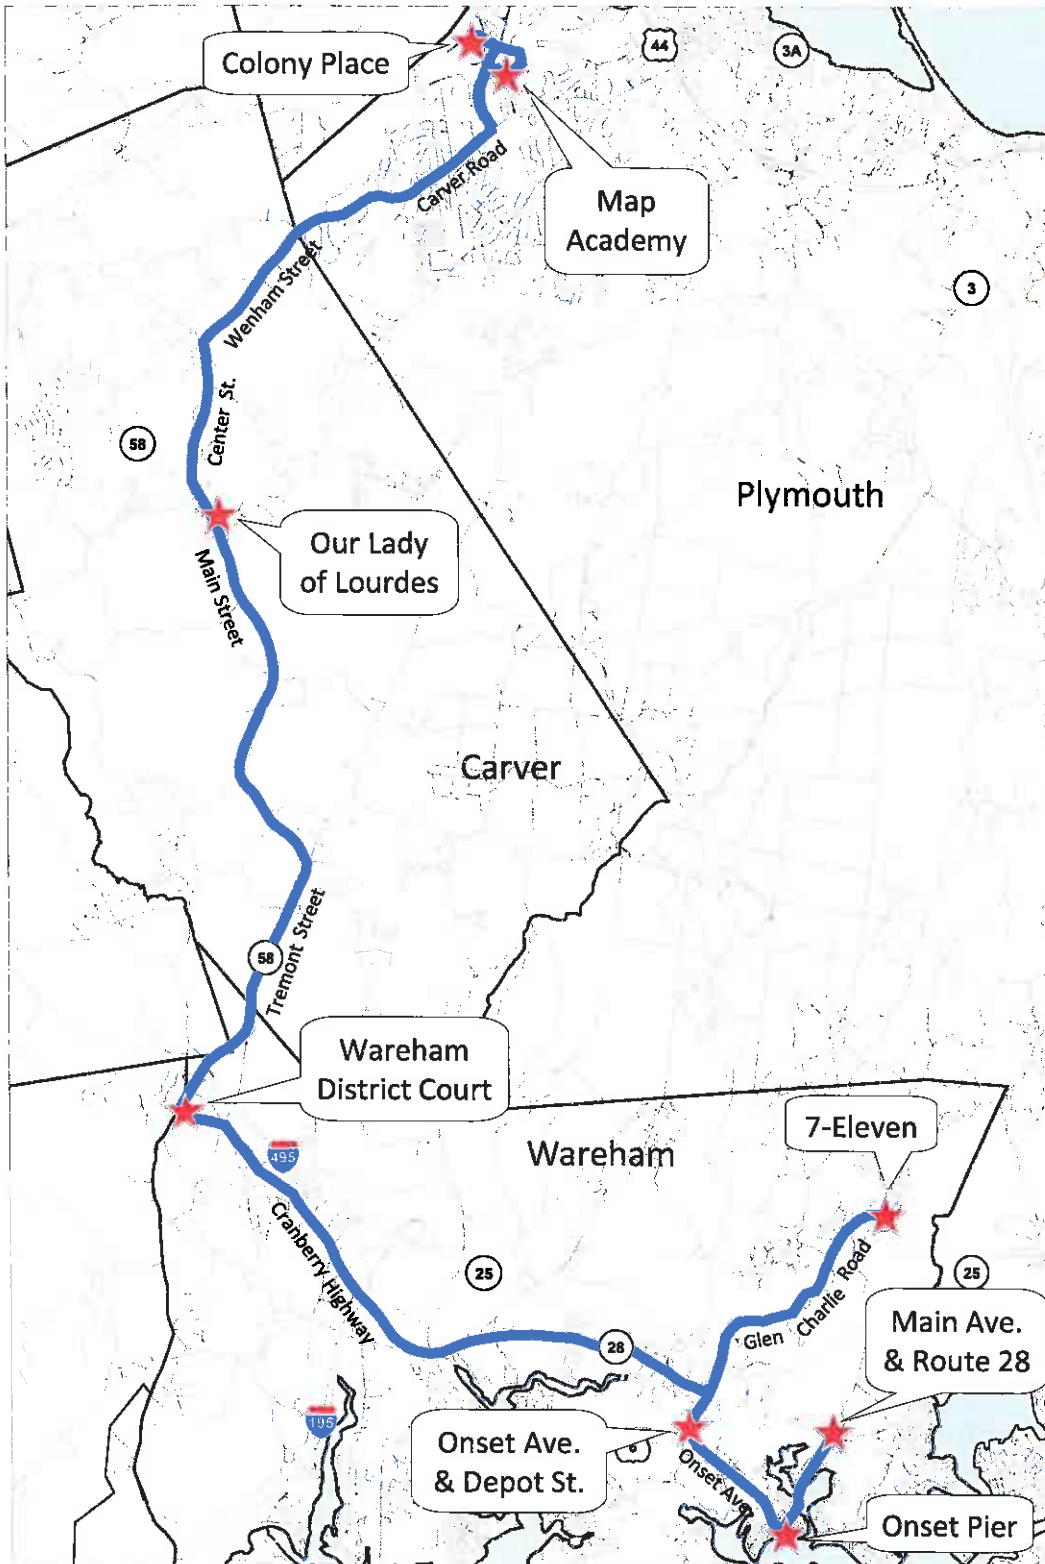

Operates Monday—Friday

To Plymouth

Departs	Time
Main Ave. & Route 28	7:20 AM
Onset Pier	7:25 AM
Onset Ave & Depot St.	7:30 AM
7-Eleven (East Wareham)	7:45 AM
Wareham District Court	8:00 AM
Our Lady of Lourdes	8:05 AM
MAP Academy	8:25 AM
Colony Place (across from Walmart)	8:30 AM

To Wareham

Departs	Time
MAP Academy	3:00 PM
Colony Place (across from Walmart)	3:05 PM
Our Lady of Lourdes	3:20 PM
Wareham District Court	3:30 PM
7-Eleven (East Wareham)	3:50 PM
Onset Ave & Depot St.	4:00 PM
Onset Pier	4:05 PM
Main Ave. & Route 28	4:10 PM

OPERATES:

Monday—Friday

Exact Fare Required

\$1.00 per town

	Wareham	Carver	Plymouth
Wareham	\$1.00	\$1.00	\$2.00
Carver	\$1.00	\$1.00	\$1.00
Plymouth	\$2.00	\$1.00	\$1.00

Thank you for riding with us!

The Wareham to Plymouth Connection service is operated by PTM of Attleboro.

The Wareham to Plymouth Connection is sponsored by the Greater Attleboro Taunton Regional Transit Authority (GATRA).

Wareham Plymouth Connection

August 31, 2020

Serving:

Onset Pier
7-Eleven, Barker Rd., Wareham
Wareham District Court
Our Lady of Lourdes, Carver
Colony Place (across from Walmart)
MAP Academy, Plymouth