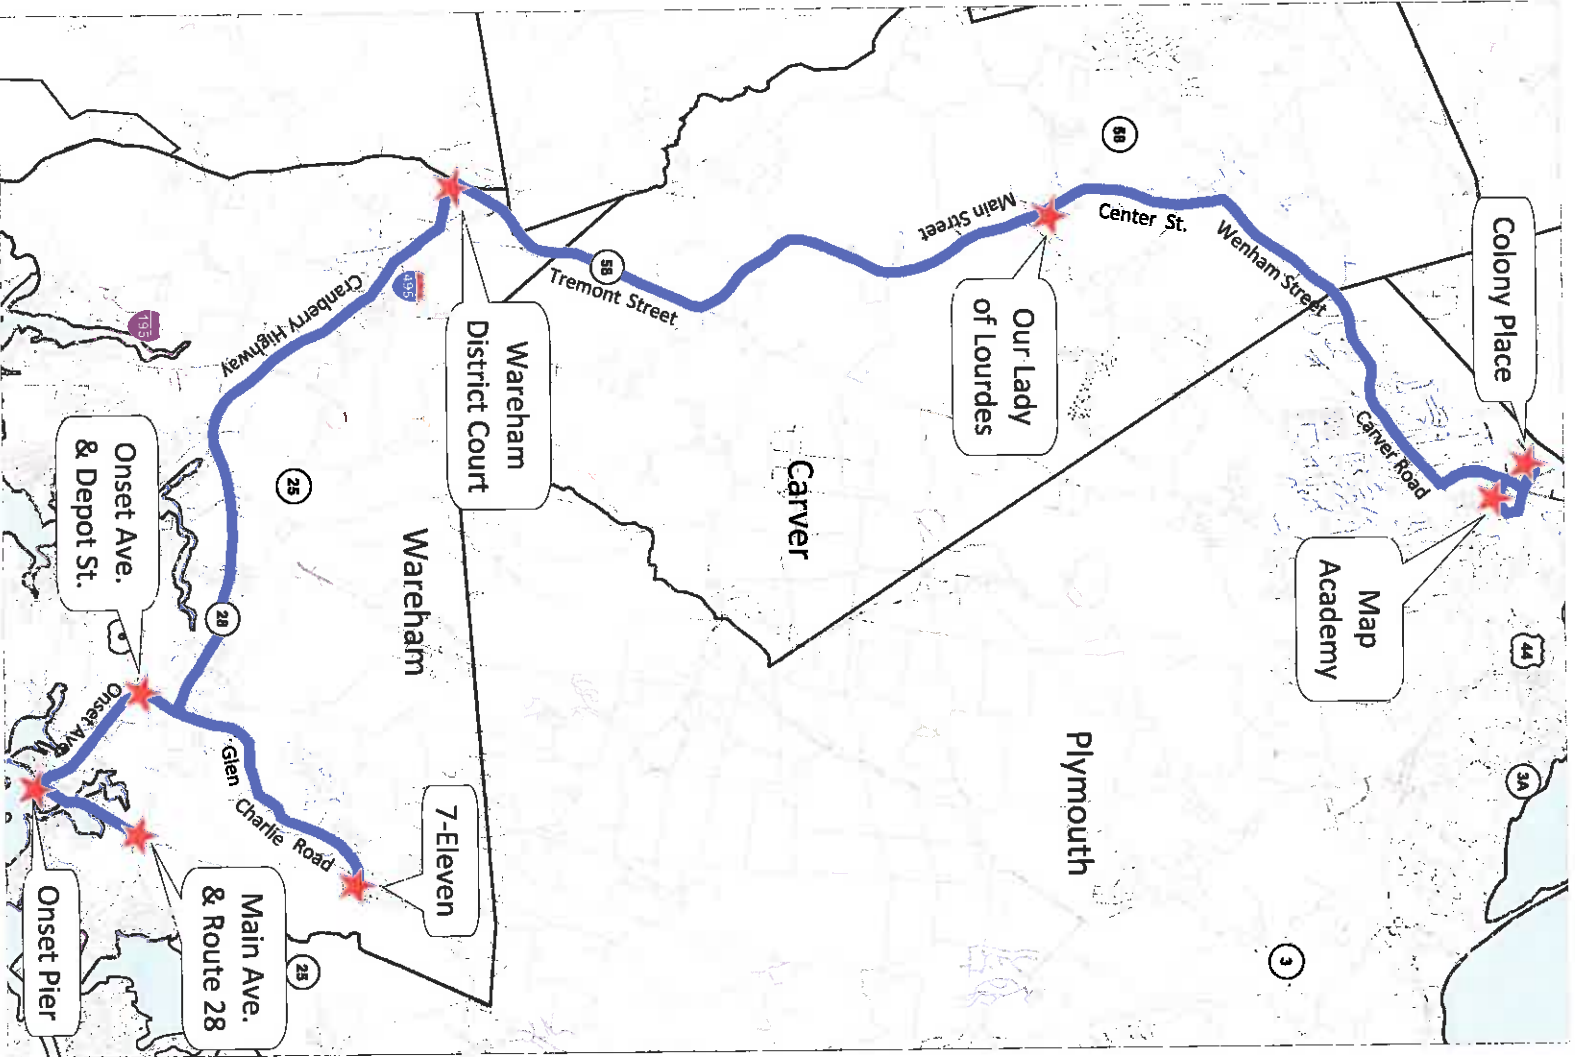

The Wareham to Plymouth Connection is sponsored by the Greater Attleboro Taunton Regional Transit Authority (GATRA).

Wareham Plymouth Connection

August 31, 2020

Serving:

Onset Pier

7-Eleven, Barker Rd., Wareham

Wareham District Court

Our Lady of Lourdes, Carver

Colony Place (across from Walmart)

MAP Academy, Plymouth

We'll Get You There!

Greater Attleboro Taunton

Regional Transit Authority

www.gatra.org

978-393-4404

Operates Monday—Friday

To Plymouth

Departs	Time
Main Ave. & Route 28	7:20 AM
Onset Pier	7:25 AM
Onset Ave & Depot St.	7:30 AM
7-Eleven (East Wareham)	7:45 AM
Wareham District Court	8:00 AM
Our Lady of Lourdes	8:05 AM
MAP Academy	8:25 AM
Colony Place (across from Walmart)	8:30 AM

To Wareham

Departs	Time
MAP Academy	3:00 PM
Colony Place (across from Walmart)	3:05 PM
Our Lady of Lourdes	3:20 PM
Wareham District Court	3:30 PM
7-Eleven (East Wareham)	3:50 PM
Onset Ave & Depot St.	4:00 PM
Onset Pier	4:05 PM
Main Ave. & Route 28	4:10 PM