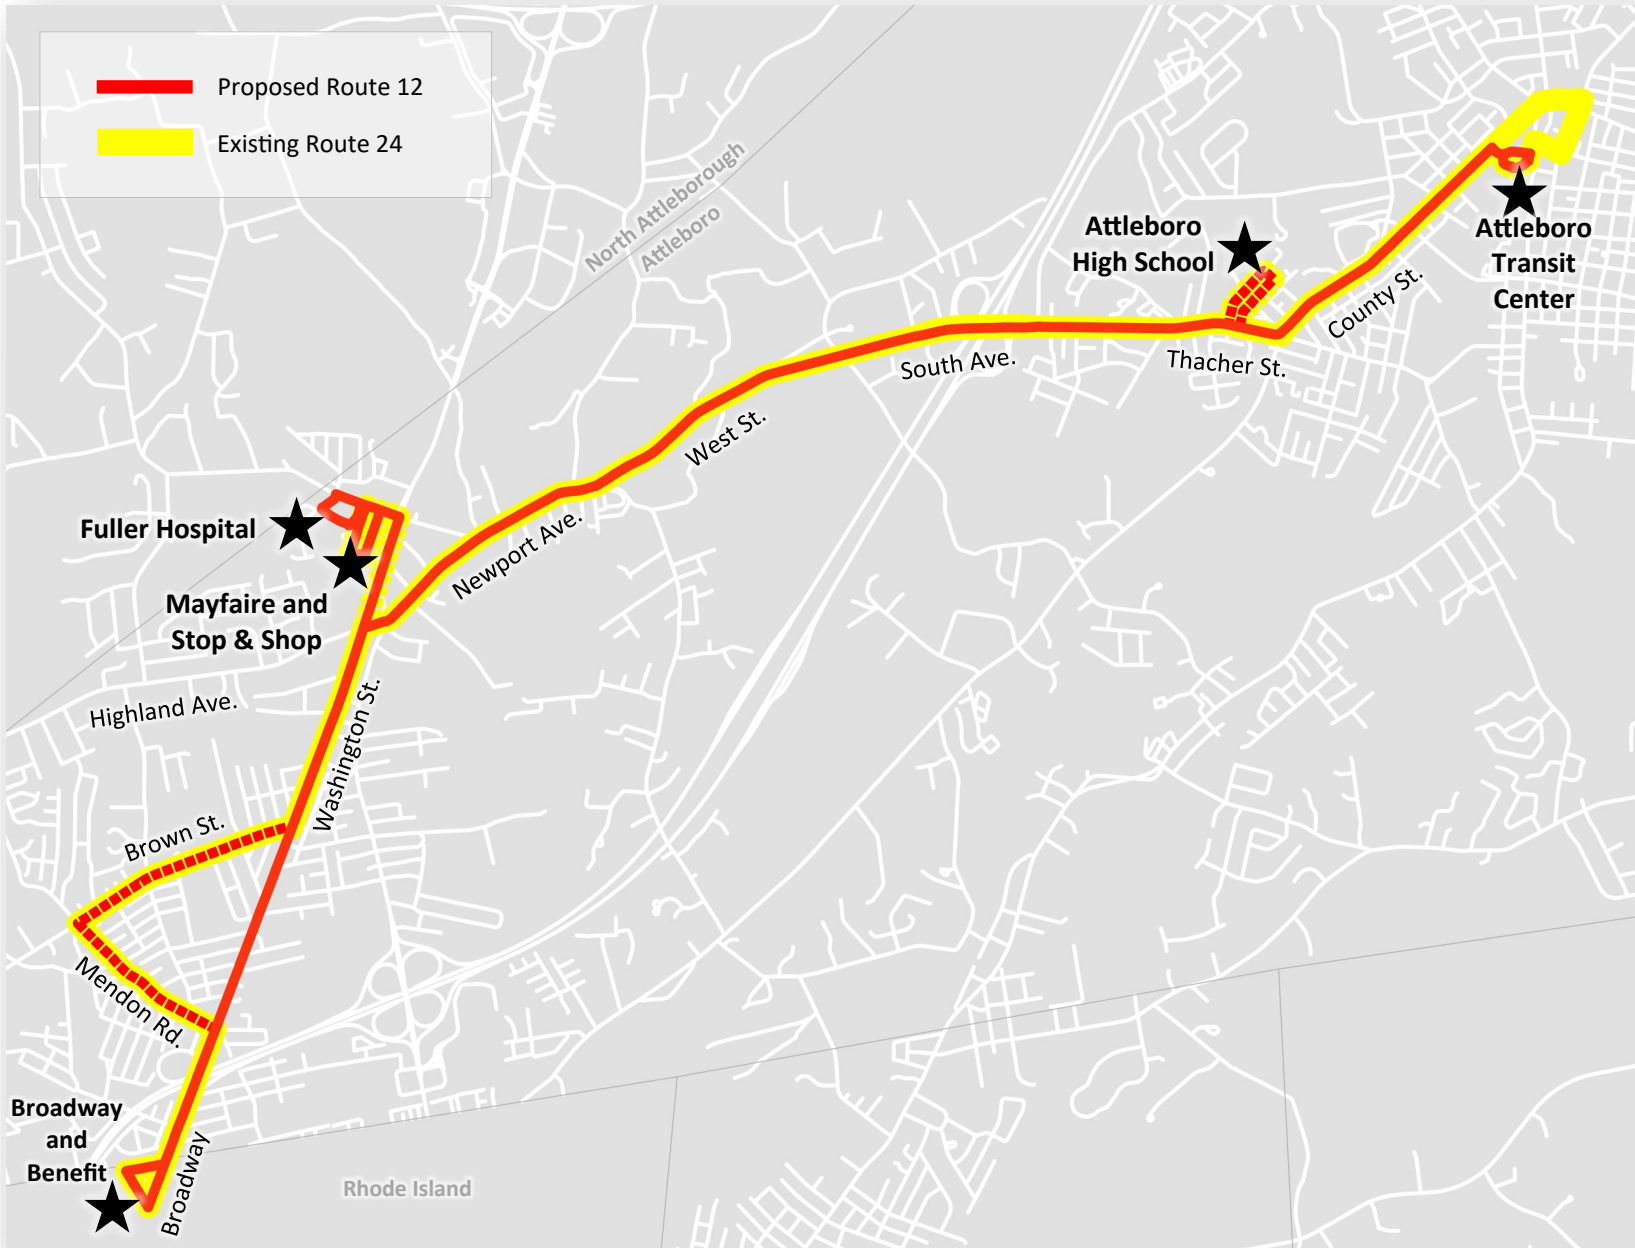

# Route 12 and Route 24 Proposed Changes

Route 24 will be eliminated, however, the entire route will be covered by Route 12.

Brown & Mendon will be served on trips that serve Attleboro High School.

Route 11 will serve Brown & Mendon on every trip.