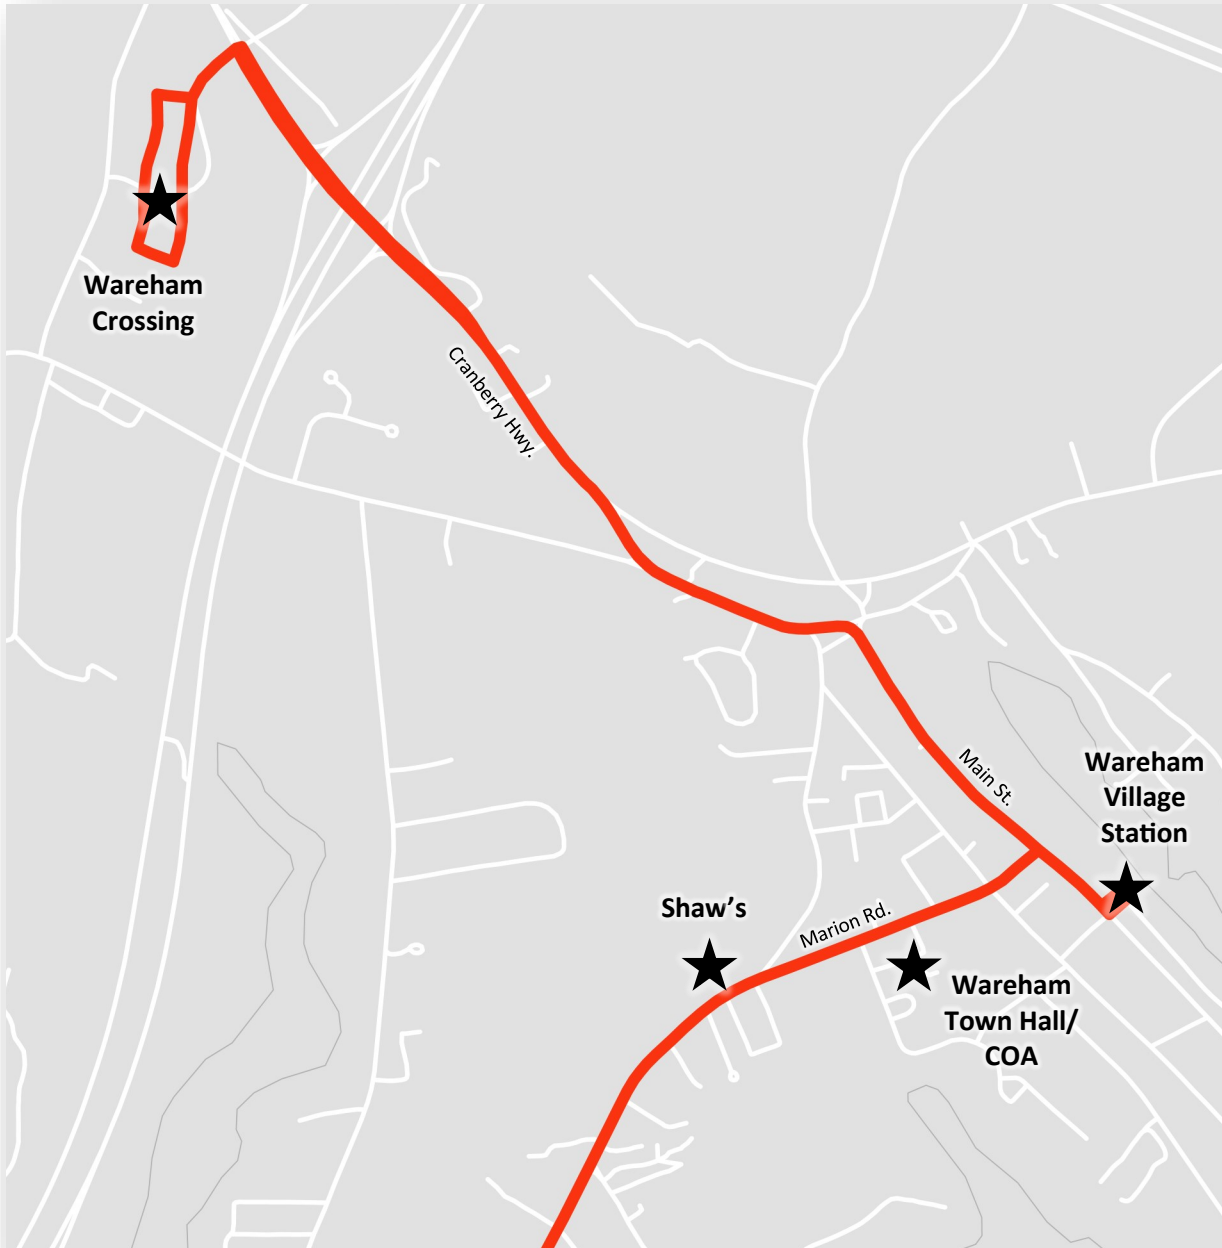

# Wareham-New Bedford Connection Proposed Changes

Wareham-New Bedford Connection will now serve Wareham Village Station and Wareham Crossing. This route will no longer serve Cranberry Plaza.

Routing between New Bedford and the Wareham Town Hall will remain unchanged.

Connections to GATRA Wareham routes and to Cape Cod Regional Transit Authority's Bourne Route can be made at Wareham Village Station.