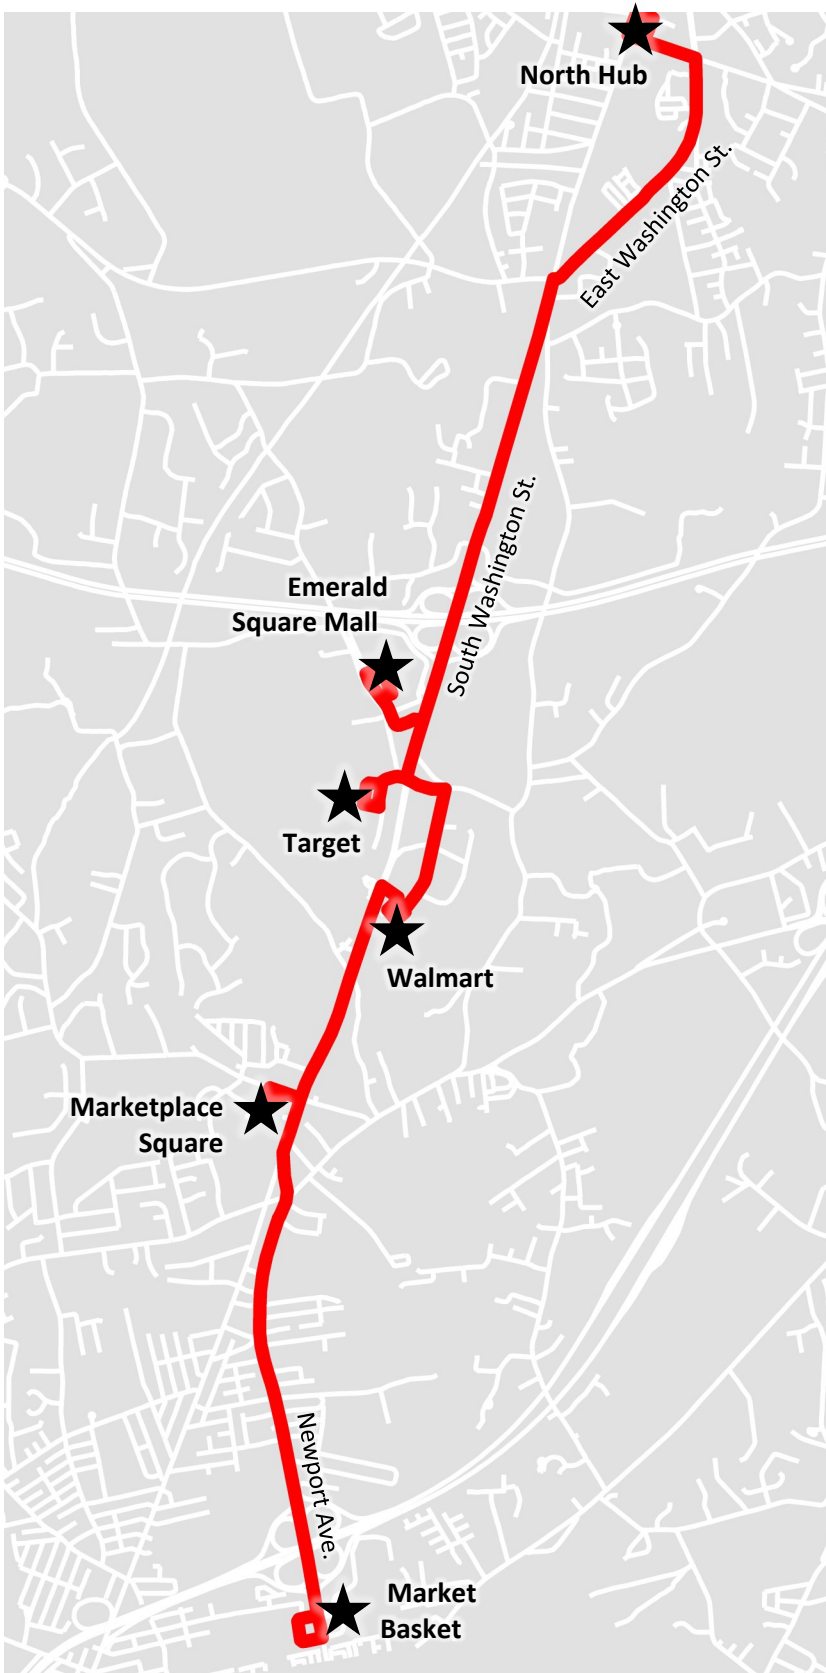

Route 11 Proposed Changes

Proposed Route 11 will serve the North Hub and Market Basket via Route 1A/Newport Ave.

Route 11 will travel from the North Hub and serve the Emerald Square Mall, Target, Walmart, Marketplace Square, then travel along Route 1A/ Newport Ave. to Market Basket.