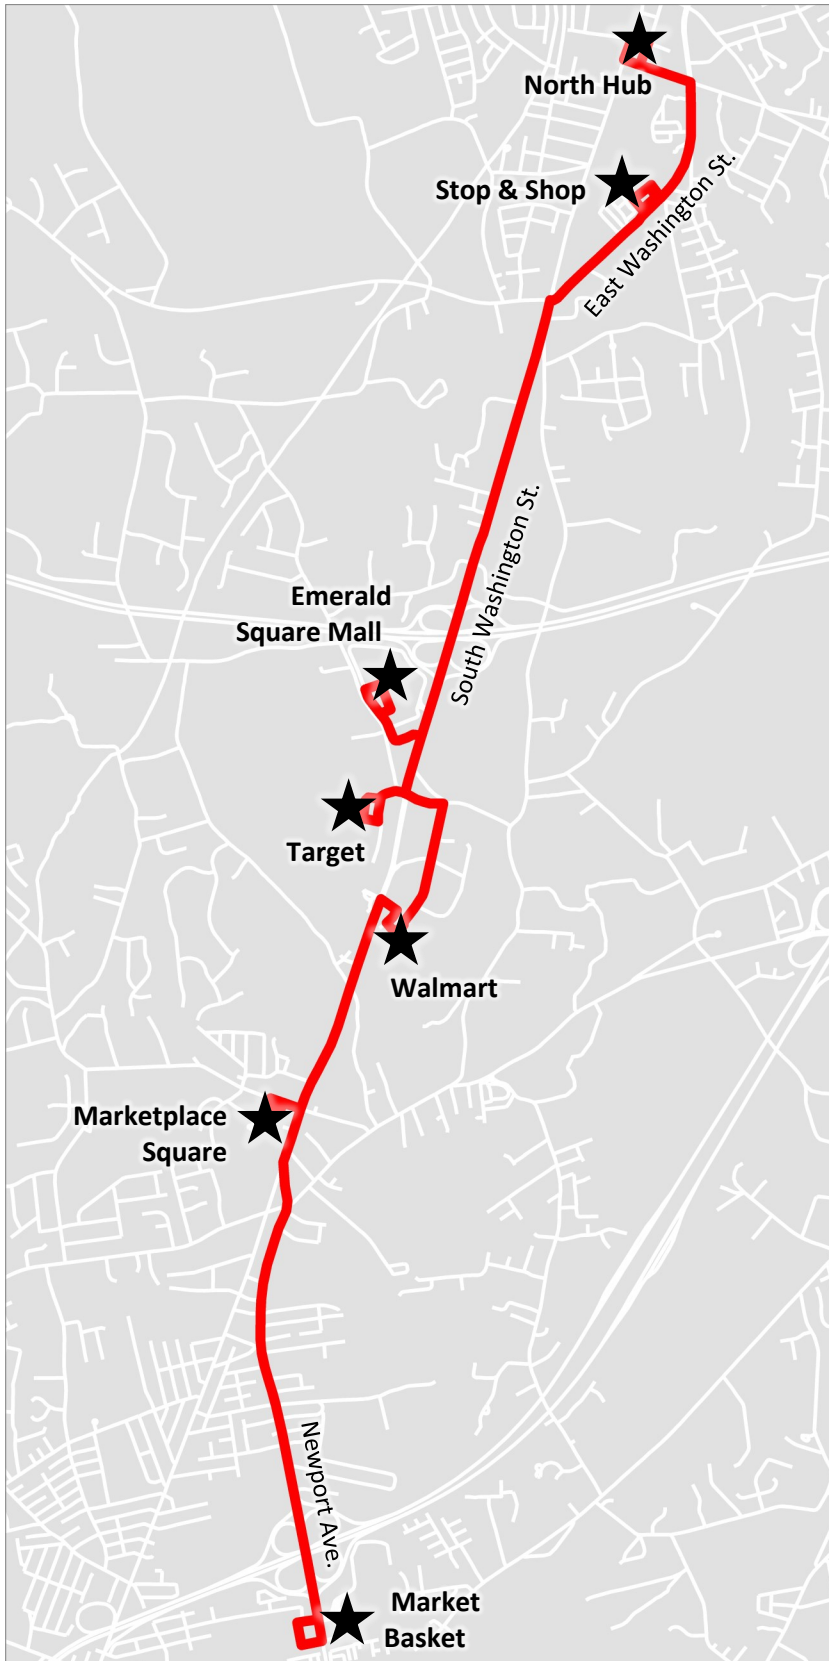

# Route 11

**Effective March 6, 2023**

**Route 11 will serve the North Hub and Market Basket via Route 1A/ Newport Ave.**

Route 11 will travel from the North Hub and serve Stop & Shop, the Emerald Square Mall, Target, Walmart, Marketplace Square, then travel along Route 1A/Newport Ave. to Market Basket.