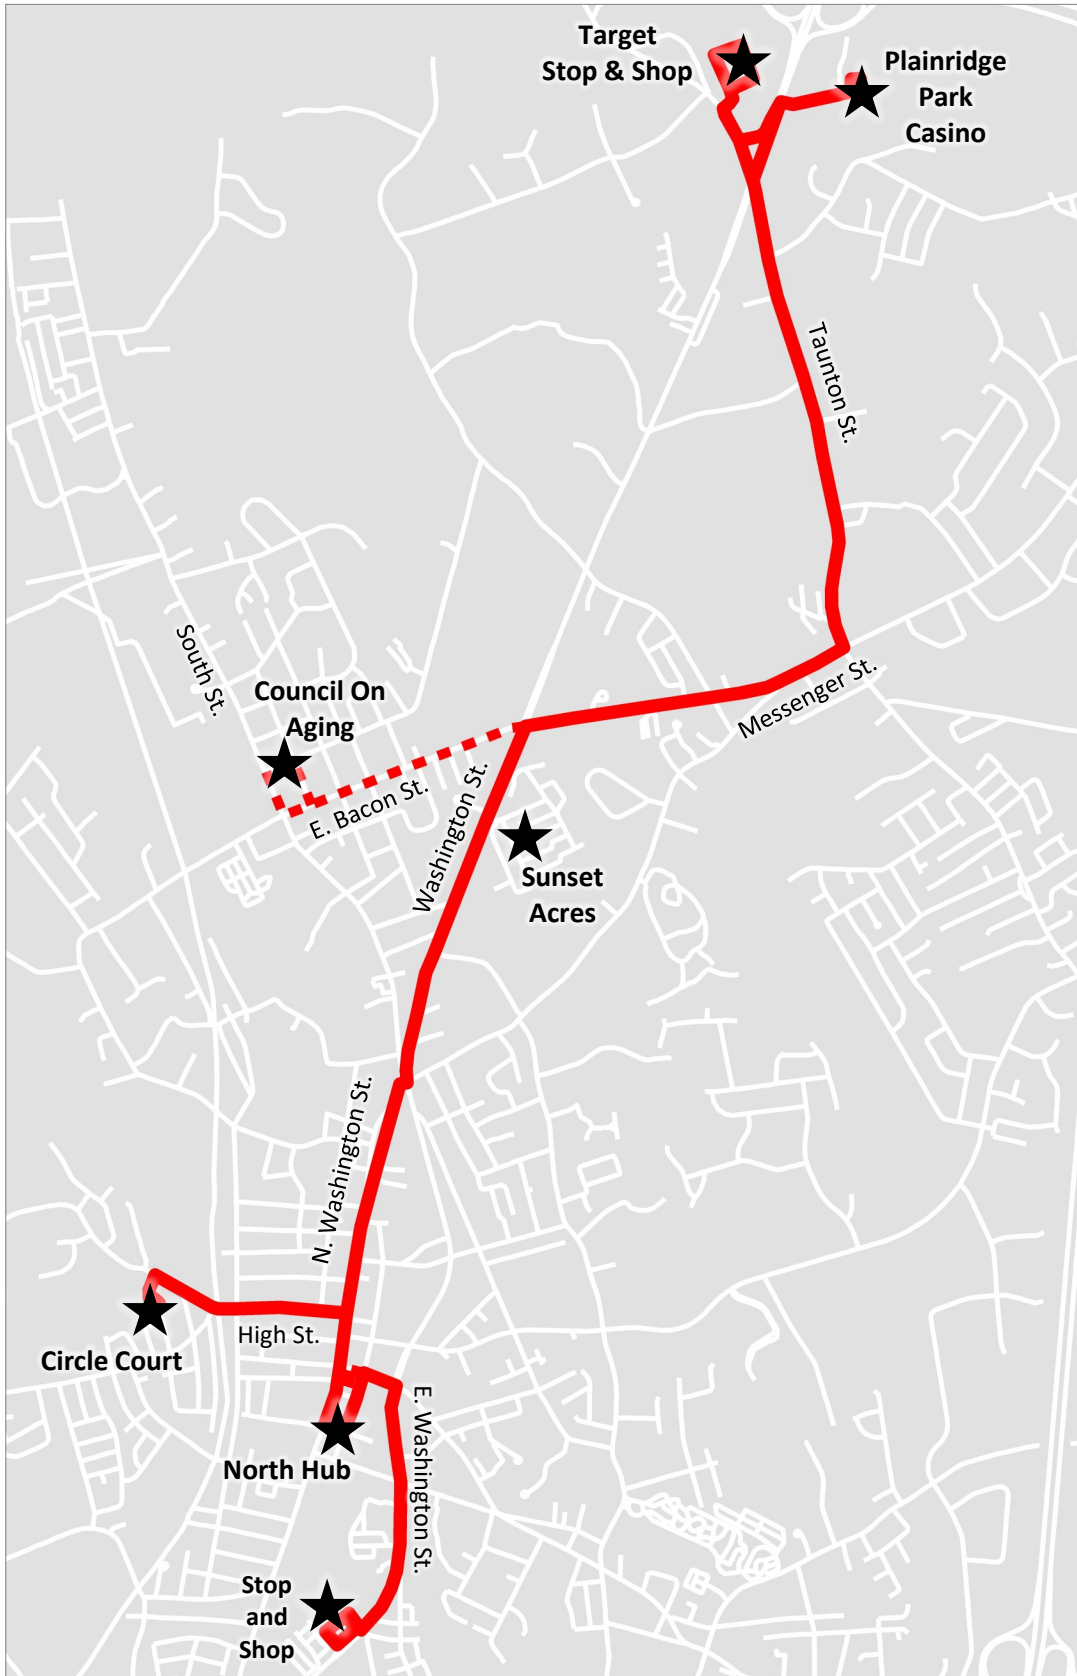

Route 14

Effective March 6, 2023

Route 14 will travel on Route 1/Washington St. to the Plainville Council on Aging.

There will be time changes at the North Hub to allow for connections.